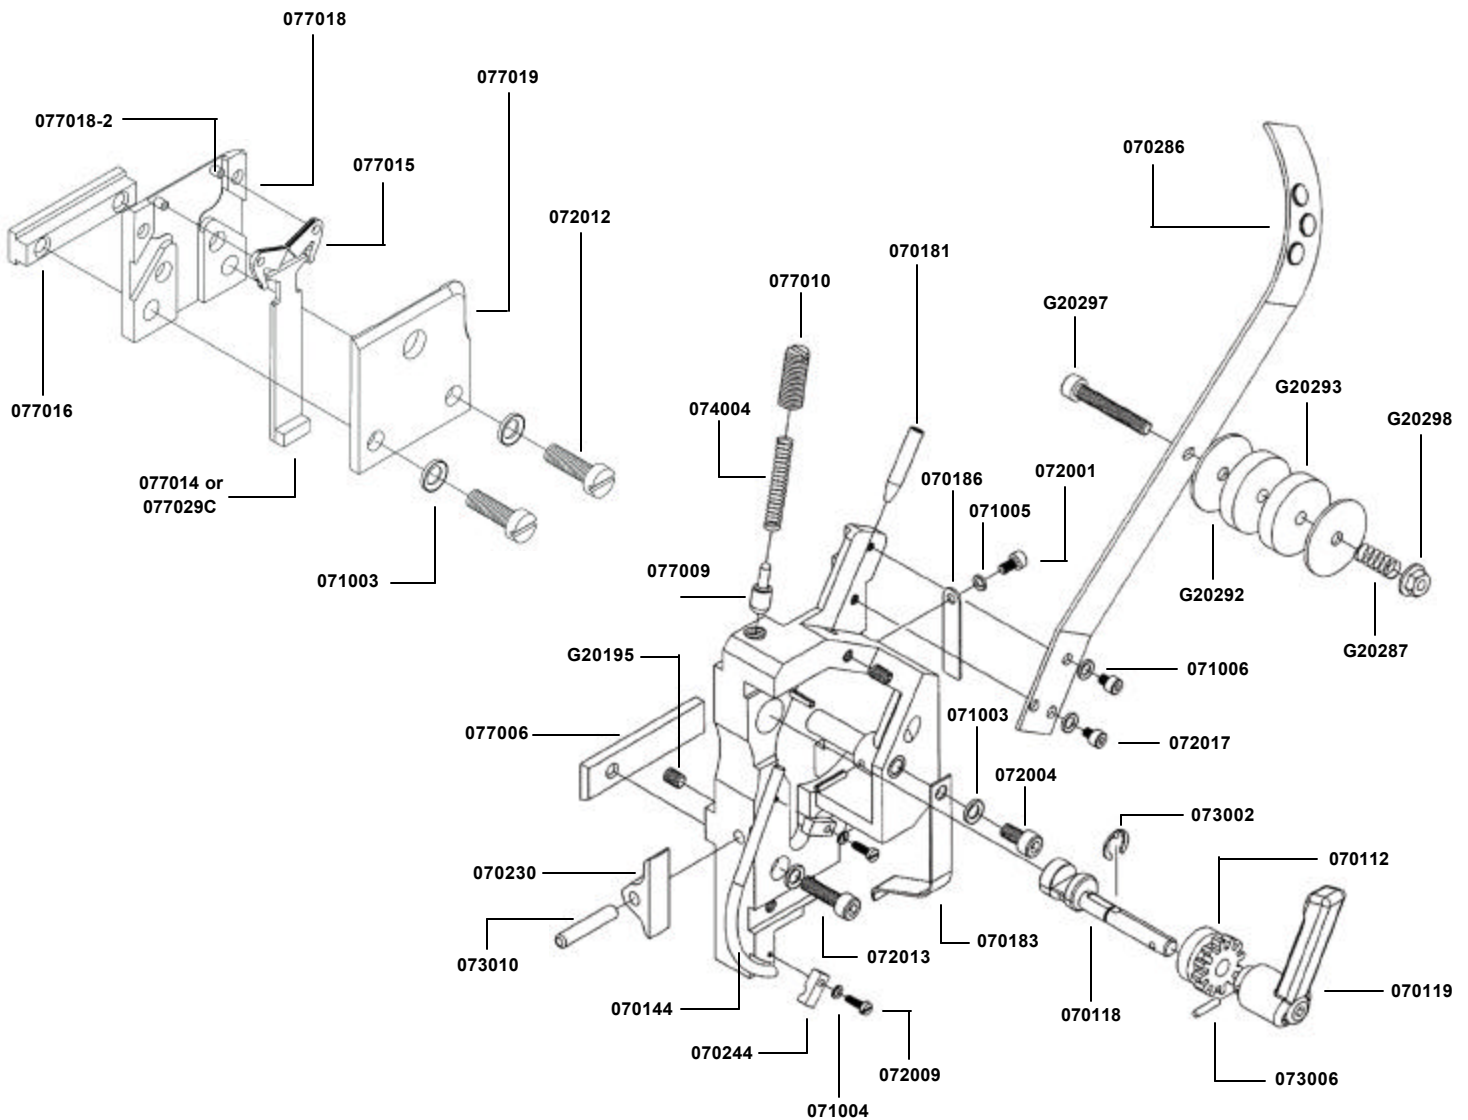

Replacement Parts Available

All equipment offered by DeLuxe Stitchee is manufactured by or for DeLuxe Stitchee and not by or for the original equipment manufacturer. Any statement of OEM part numbers or descriptions is for reference purposes only.

For more information visit our website at www.deluxestitcher.com

DeLuxe Stitchee Company, Inc.
6635 West Irving Park Road
Chicago, Illinois 60634-2410 U.S.A.
Phone: 800-634-0810 • 773-777-6500
Fax: 800-417-9251 • 773-777-0156
E-mail: info@deluxestitcher.com
<http://www.deluxestitcher.com>