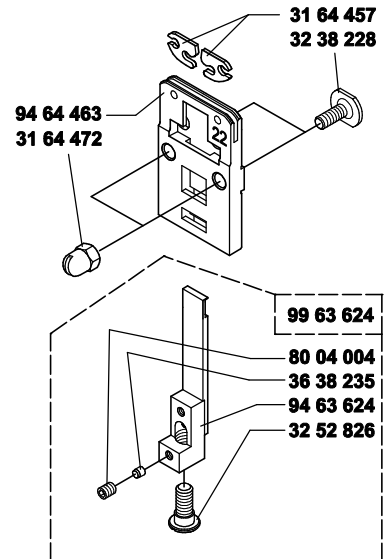

CA9085A
Clincher Guide Plate
(CA9085A Layout 2)

CA-2090
Stud
(SK852J2)

CT-9088
Binderbolt
(SK852K2)

CA-2091
Nut
(SK852L2)

* Includes CA-9083, CTT-9086, CT-9093, CA-2091, CT-9088.
 ** Includes CA-9083-A, CTT-9086-A, CT-9093-A, CA-2091, CT-9088.
 *** Includes CA-9083-A, CTT-9086-M, CT-9093-A, CA-2091, CT-9088.
 **** Includes CA-9083-A, CTT-9086-V, CT-9093-A.

CLINCHER POINT

1/16 Nominal, CA-9083-A, Thick, 1/2 Crown
1/32 Nominal, CA-9083, Thin, 1/2 Crown

CLINCHER SLIDES

TYPE	L	CLINCHER SLIDE	CLINCHER POINT
D	3-17/32	CT-9093	Thin
D	3-37/64	CT-9093-A	Thick
E	5-9/16	CT-9093-R	Thin
E	5-9/16	CT-9093-S	Thick
F	3-31/64	CA-2095-G	Thick
G	12-25/32	CA-2095-A	Thick
H	12-25/32	CA-2095	Thin
J	3-17/32 Adjustable	CTT-9093-Y	Thin/Thick

99 63 611
Willi - (90 mm)

99 63 613
Theissen & Bonitz

99 63 617
Brehmer - ST 300

99 63 622
Horizon - SPF 10

99 63 657
De Luxe - Checkbinder

99 63 661
Brehmer - ST 100

99 63 672
IBIS - Vacumatic

99 63 683
Watkiss