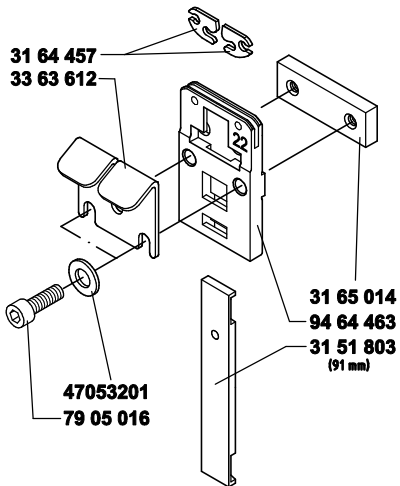

CA9085A
Clincher Guide Plate
(CA9085A Layout 2)

CA-2090
Stud
(SK852J2)

CT-9088
Binderbolt
(SK852K2)

CA-2091
Nut
(SK852L2)

* Includes CA-9083, CTT-9086, CT-9093, CA-2091, CT-9088.
 ** Includes CA-9083-A, CTT-9086-A, CT-9093-A, CA-2091, CT-9088.
 *** Includes CA-9083-A, CTT-9086-M, CT-9093-A, CA-2091, CT-9088.
 **** Includes CA-9083-A, CTT-9086-V, CT-9093-A.

CLINCHER POINT

1/16 Nominal, CA-9083-A, Thick, 1/2 Crown
1/32 Nominal, CA-9083, Thin, 1/2 Crown

CLINCHER SLIDES

TYPE	L	CLINCHER SLIDE	CLINCHER POINT
D	3-17/32	CT-9093	Thin
D	3-37/64	CT-9093-A	Thick
E	5-9/16	CT-9093-R	Thin
E	5-9/16	CT-9093-S	Thick
F	3-31/64	CA-2095-G	Thick
G	12-25/32	CA-2095-A	Thick
H	12-25/32	CA-2095	Thin
J	3-17/32 Adjustable	CTT-9093-Y	Thin/Thick

99 63 611
Willi - (90 mm)

99 63 613
Theissen & Bonitz

99 63 617
Brehmer - ST 300

99 63 622
Horizon - SPF 10

99 63 657
De Luxe - Checkbinder

99 63 661
Brehmer - ST 100

99 63 672
IBIS - Vacumatic

99 63 683
Watkiss