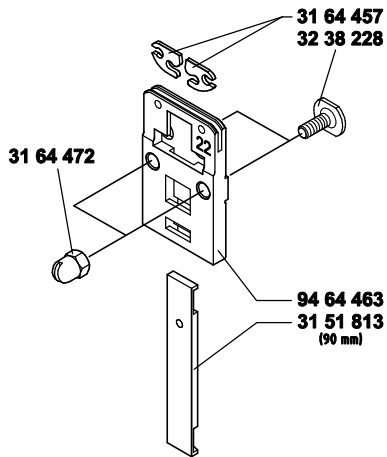

99 63 611
Willi - (90 mm)