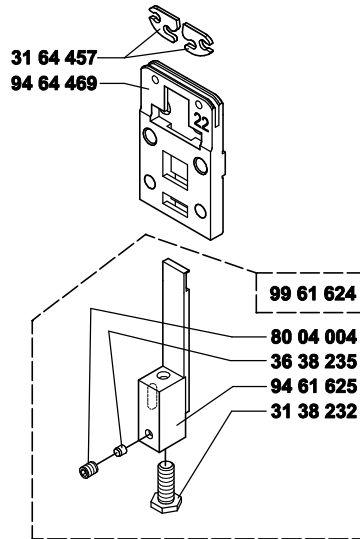

99 63 613
Theissen & Bonitz