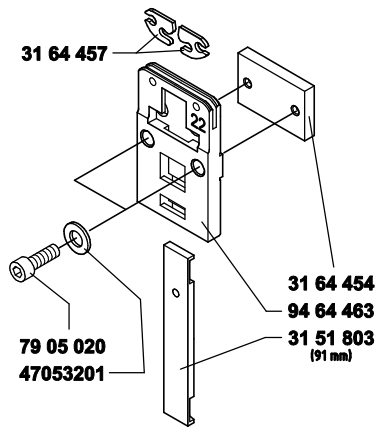

CA9085A
Clincher Guide Plate
(CA9085A Layout 2)

CA-2090
Stud
(SK852J2)

CT-9088
Binderbolt
(SK852K2)

CA-2091
Nut
(SK852L2)

* Includes CA-9083, CTT-9086, CT-9093, CA-2091, CT-9088.
 ** Includes CA-9083-A, CTT-9086-A, CT-9093-A, CA-2091, CT-9088.
 *** Includes CA-9083-A, CTT-9086-M, CT-9093-A, CA-2091, CT-9088.
 **** Includes CA-9083-A, CTT-9086-V, CT-9093-A.

CLINCHER POINT

1/16 Nominal, CA-9083-A, Thick, 1/2 Crown
1/32 Nominal, CA-9083, Thin, 1/2 Crown

CLINCHER SLIDES

TYPE	L	CLINCHER SLIDE	CLINCHER POINT
D	3-17/32	CT-9093	Thin
D	3-37/64	CT-9093-A	Thick
E	5-9/16	CT-9093-R	Thin
E	5-9/16	CT-9093-S	Thick
F	3-31/64	CA-2095-G	Thick
G	12-25/32	CA-2095-A	Thick
H	12-25/32	CA-2095	Thin
J	3-17/32 Adjustable	CTT-9093-Y	Thin/Thick

99 63 611
Willi - (90 mm)

99 63 613
Theissen & Bonitz

99 63 617
Brehmer - ST 300

99 63 622
Horizon - SPF 10

99 63 657
De Luxe - Checkbinder

99 63 661
Brehmer - ST 100

99 63 672
IBIS - Vacumatic

99 63 683
Watkiss