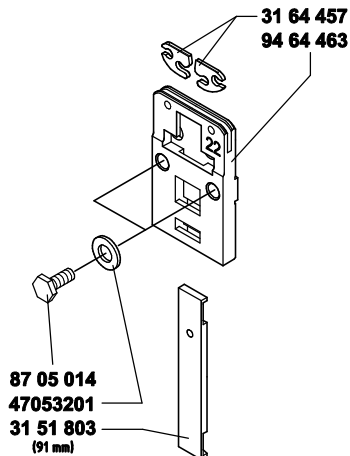

99 63 657
De Luxe - Checkbinder