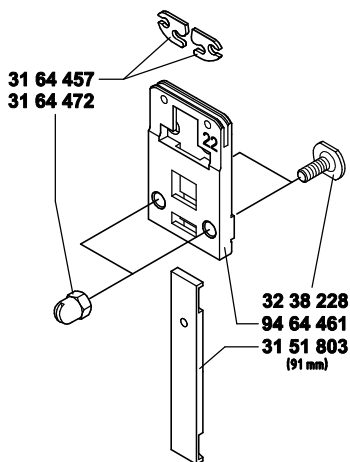

CA9085A
Clincher Guide Plate
(CA9085A Layout 2)

CA-2090
Stud
(SK852J2)

CT-9088
Binderbolt
(SK852K2)

CA-2091
Nut
(SK852L2)

* Includes CA-9083, CTT-9086, CT-9093, CA-2091, CT-9088.
 ** Includes CA-9083-A, CTT-9086-A, CT-9093-A, CA-2091, CT-9088.
 *** Includes CA-9083-A, CTT-9086-M, CT-9093-A, CA-2091, CT-9088.
 **** Includes CA-9083-A, CTT-9086-V, CT-9093-A.

CLINCHER POINT

1/16 Nominal, CA-9083-A, Thick, 1/2 Crown
1/32 Nominal, CA-9083, Thin, 1/2 Crown

CLINCHER SLIDES

TYPE	L	CLINCHER SLIDE	CLINCHER POINT
D	3-17/32	CT-9093	Thin
D	3-37/64	CT-9093-A	Thick
E	5-9/16	CT-9093-R	Thin
E	5-9/16	CT-9093-S	Thick
F	3-31/64	CA-2095-G	Thick
G	12-25/32	CA-2095-A	Thick
H	12-25/32	CA-2095	Thin
J	3-17/32 Adjustable	CTT-9093-Y	Thin/Thick

99 63 611
Willi - (90 mm)

99 63 613
Theissen & Bonitz

99 63 617
Brehmer - ST 300

99 63 622
Horizon - SPF 10

99 63 657
De Luxe - Checkbinder

99 63 661
Brehmer - ST 100

99 63 672
IBIS - Vacumatic

99 63 683
Watkiss