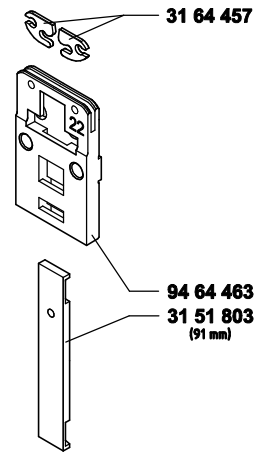

99 63 617
Brehmer - ST 300